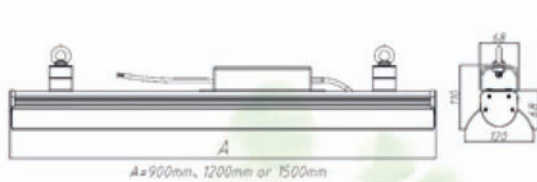

Smart Linear High Bays (Narrow)

The Light Footprint Linear High Bay (Narrow) Fittings delivers efficient, bright and flicker free light for your warehouse and storage areas.

Easily installed our Low Profile High Bays are assembled using high quality Samsung LED chip technology, delivering optimal light output while minimising light degradation. Designed as a direct replacement to current SON/ Metal Halide as they offer ease of both installation and maintenance.